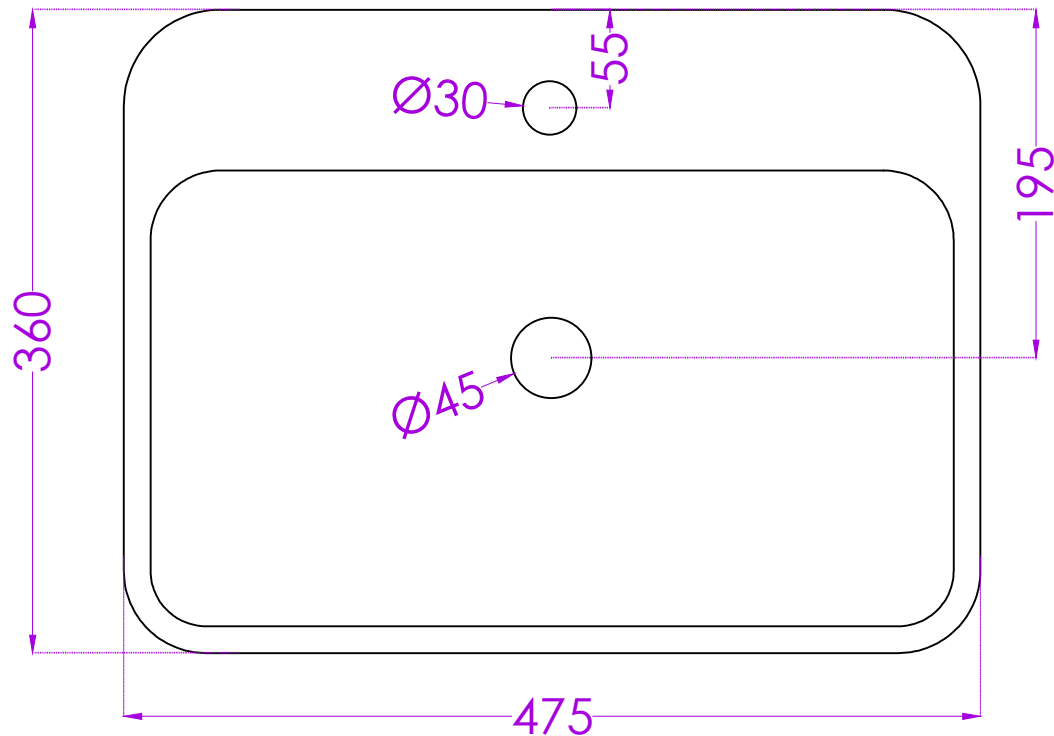

RUBY P0414PW

TABLE TOP BASIN

JOHNSON

PLAN

FRONT